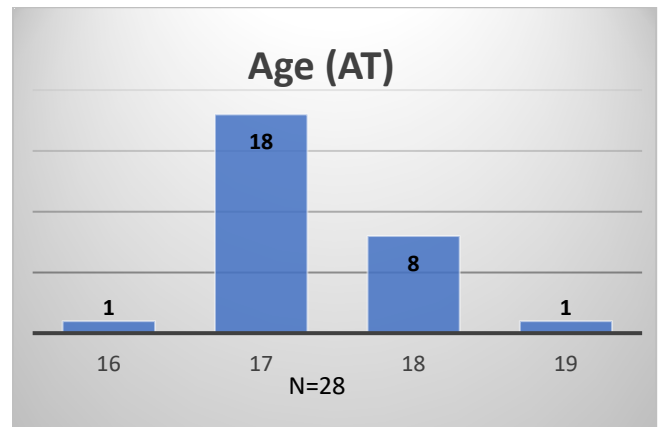

**Daily Data Dashboard – January 2, 2024**  
**Demographics for JTDC Population**  
**Tuesday Morning Midnight Count**

Total # of probation Involved youth<sup>1</sup>: 1,339

<sup>1</sup> Probation Active: Any youth who is pending sentencing with an active social history, has been formally placed on probation or supervision with Cook County Juvenile Probation on the date of the report.

\*Age, Gender and Race for Criminal Court population (N=1) is not represented in this report.

Daily Data Dashboard – January 2, 2024  
Demographics for JTDC Population  
Tuesday Morning Midnight Count

Data sources: cFive Supervisor – Probation Population and RMIS – JTDC Population