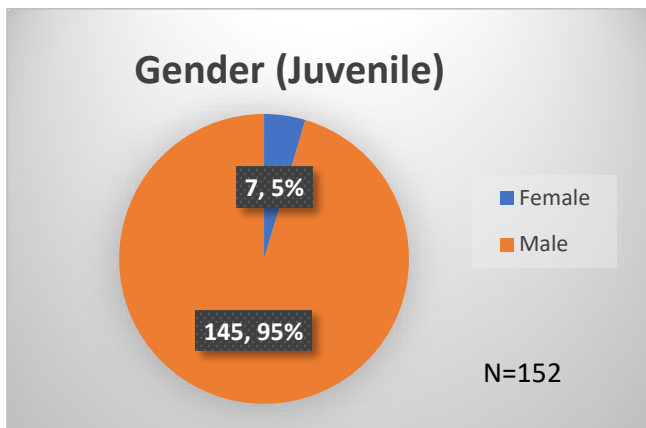

**Daily Data Dashboard – January 2, 2024**  
**Demographics for JTDC Population**  
**Tuesday Morning Midnight Count**

Total # of probation Involved youth<sup>1</sup>: 1,339

<sup>1</sup> Probation Active: Any youth who is pending sentencing with an active social history, has been formally placed on probation or supervision with Cook County Juvenile Probation on the date of the report.

\*Age, Gender and Race for Criminal Court population (N=1) is not represented in this report.

Daily Data Dashboard – January 2, 2024  
Demographics for JTDC Population  
Tuesday Morning Midnight Count

Data sources: cFive Supervisor – Probation Population and RMIS – JTDC Population