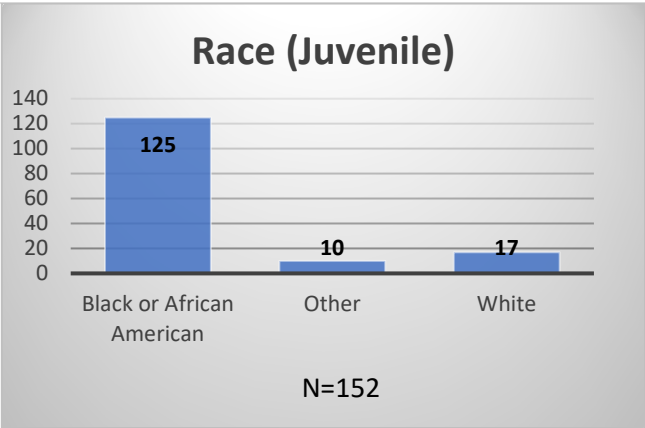

**Daily Data Dashboard – January 2, 2024**  
**Demographics for JTDC Population**  
**Tuesday Morning Midnight Count**

Total # of probation Involved youth<sup>1</sup>: 1,339

<sup>1</sup> Probation Active: Any youth who is pending sentencing with an active social history, has been formally placed on probation or supervision with Cook County Juvenile Probation on the date of the report.

\*Age, Gender and Race for Criminal Court population (N=1) is not represented in this report.

Daily Data Dashboard – January 2, 2024  
Demographics for JTDC Population  
Tuesday Morning Midnight Count

Data sources: cFive Supervisor – Probation Population and RMIS – JTDC Population