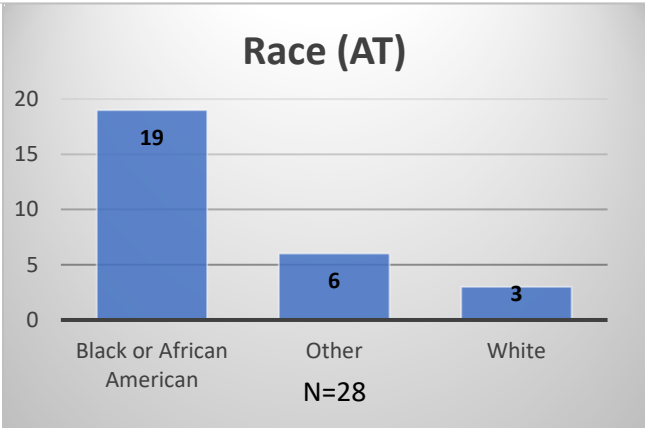

**Daily Data Dashboard – January 2, 2024**  
**Demographics for JTDC Population**  
**Tuesday Morning Midnight Count**

Total # of probation Involved youth<sup>1</sup>: 1,339

<sup>1</sup> Probation Active: Any youth who is pending sentencing with an active social history, has been formally placed on probation or supervision with Cook County Juvenile Probation on the date of the report.

\*Age, Gender and Race for Criminal Court population (N=1) is not represented in this report.

Daily Data Dashboard – January 2, 2024  
Demographics for JTDC Population  
Tuesday Morning Midnight Count

Data sources: cFive Supervisor – Probation Population and RMIS – JTDC Population