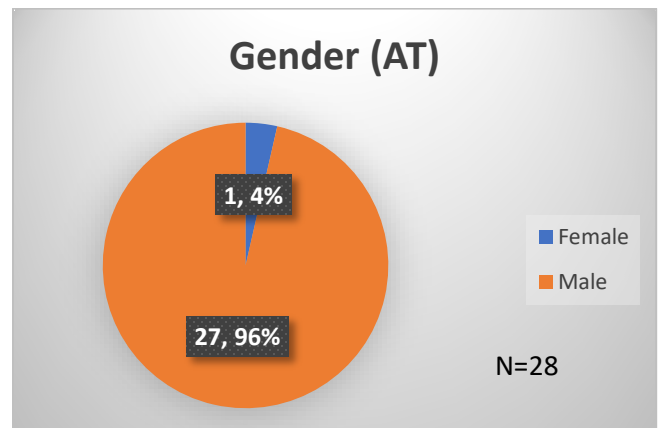

**Daily Data Dashboard – January 2, 2024**  
**Demographics for JTDC Population**  
**Tuesday Morning Midnight Count**

Total # of probation Involved youth<sup>1</sup>: 1,339

<sup>1</sup> Probation Active: Any youth who is pending sentencing with an active social history, has been formally placed on probation or supervision with Cook County Juvenile Probation on the date of the report.

\*Age, Gender and Race for Criminal Court population (N=1) is not represented in this report.

Daily Data Dashboard – January 2, 2024  
Demographics for JTDC Population  
Tuesday Morning Midnight Count

Data sources: cFive Supervisor – Probation Population and RMIS – JTDC Population