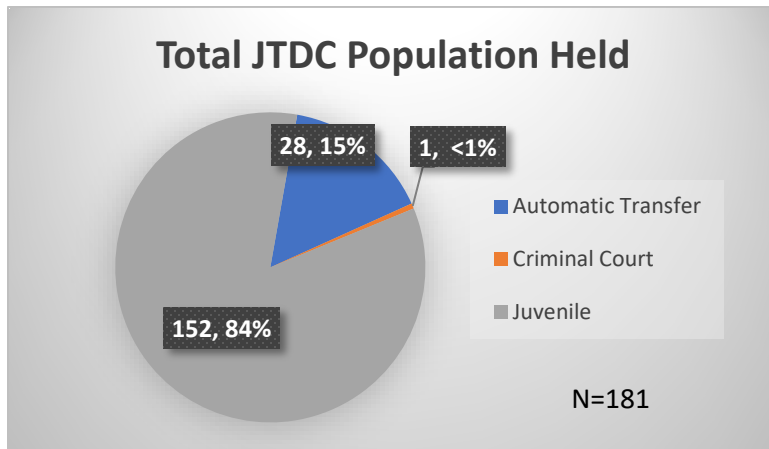

**Daily Data Dashboard – January 2, 2024**  
**Demographics for JTDC Population**  
**Tuesday Morning Midnight Count**

Total # of probation Involved youth<sup>1</sup>: 1,339

<sup>1</sup> Probation Active: Any youth who is pending sentencing with an active social history, has been formally placed on probation or supervision with Cook County Juvenile Probation on the date of the report.

\*Age, Gender and Race for Criminal Court population (N=1) is not represented in this report.

Daily Data Dashboard – January 2, 2024  
Demographics for JTDC Population  
Tuesday Morning Midnight Count

Data sources: cFive Supervisor – Probation Population and RMIS – JTDC Population