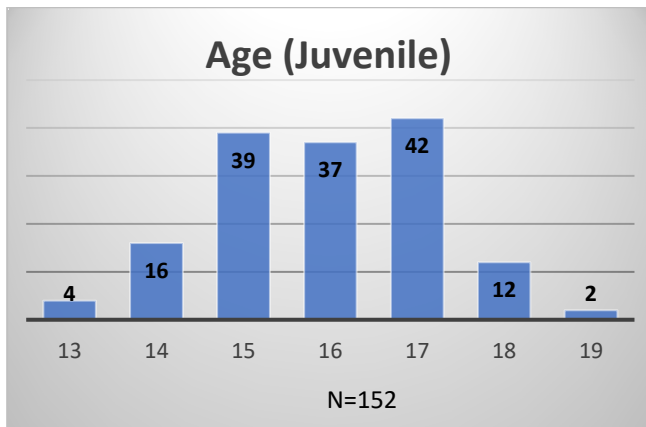

**Daily Data Dashboard – January 2, 2024**  
**Demographics for JTDC Population**  
**Tuesday Morning Midnight Count**

Total # of probation Involved youth<sup>1</sup>: 1,339

<sup>1</sup> Probation Active: Any youth who is pending sentencing with an active social history, has been formally placed on probation or supervision with Cook County Juvenile Probation on the date of the report.

\*Age, Gender and Race for Criminal Court population (N=1) is not represented in this report.

Daily Data Dashboard – January 2, 2024  
Demographics for JTDC Population  
Tuesday Morning Midnight Count

Data sources: cFive Supervisor – Probation Population and RMIS – JTDC Population